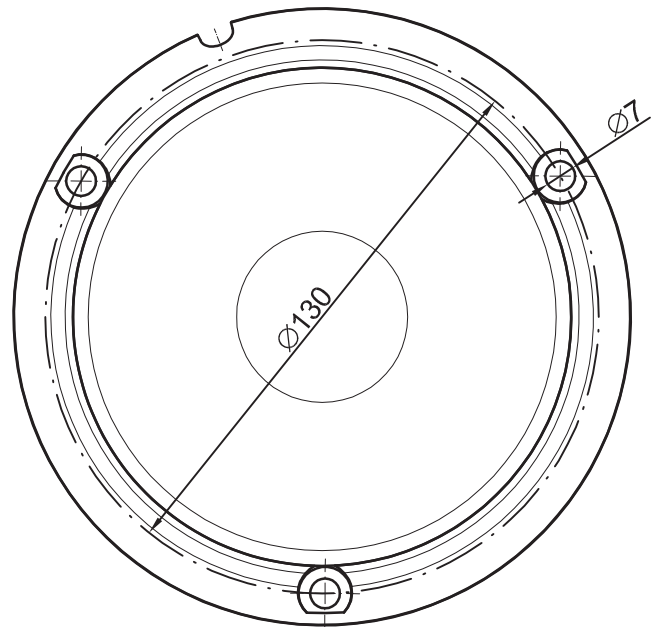

FT-151 LED 3S
FT-151 LED

FT-151 LED

FT-151 LED 3S

wyciąć szablon

widok z góry

skala 1:1

FT-151 LED MAG

FT-151 LED SC

Ø145