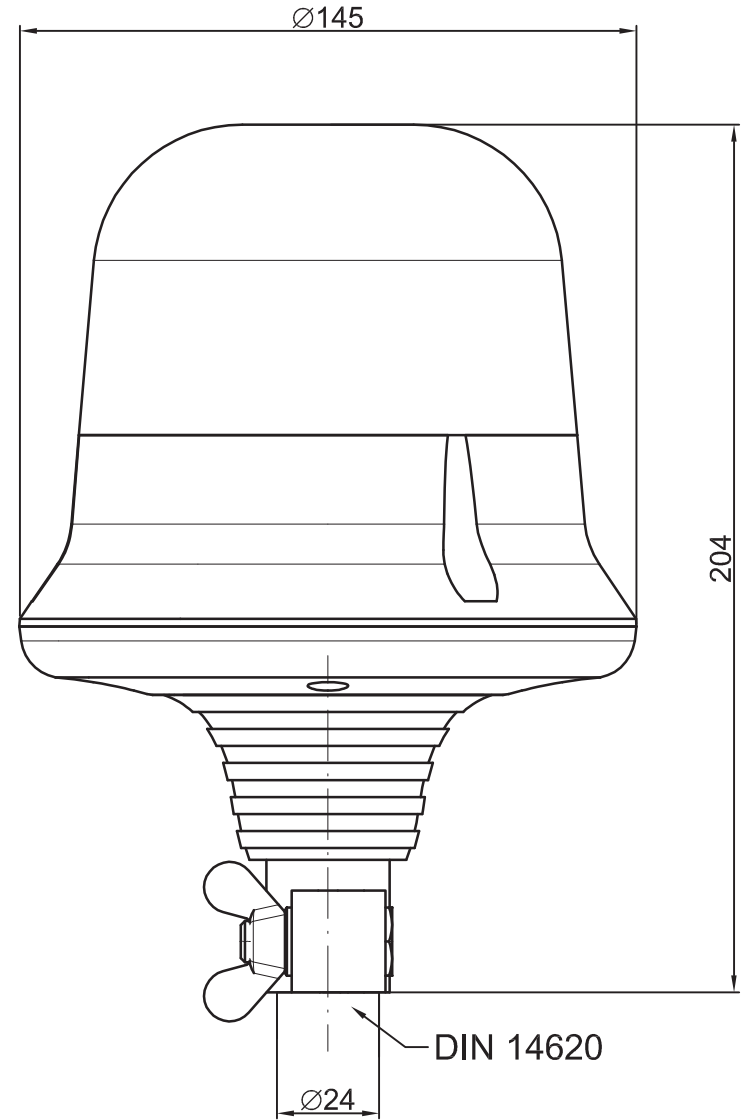

FT-151 LED 3S
FT-151 LED

FT-151 LED

FT-151 LED 3S

wyciąć szablon

widok z góry

skala 1:1

FT-151 LED MAG

FT-151 LED SC

Ø145