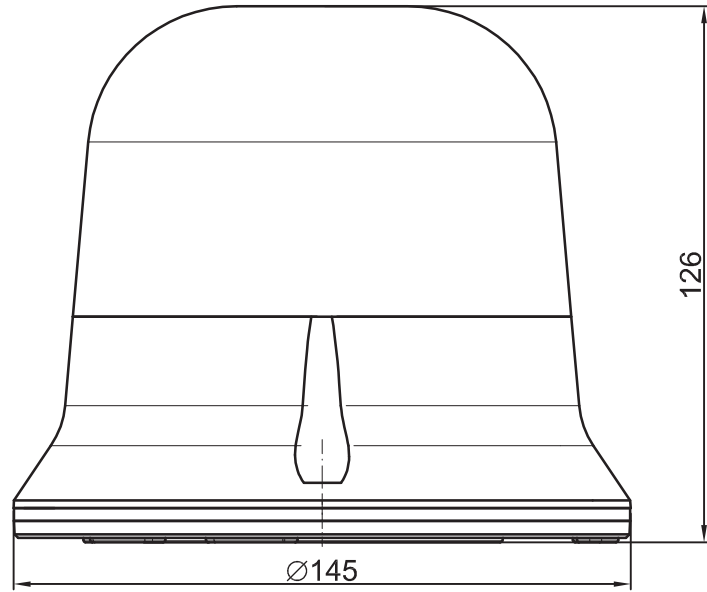

FT-151 LED 3S
FT-151 LED

FT-151 LED

FT-151 LED 3S

wyciąć szablon

widok z góry

skala 1:1

FT-151 LED MAG

FT-151 LED SC

Ø145