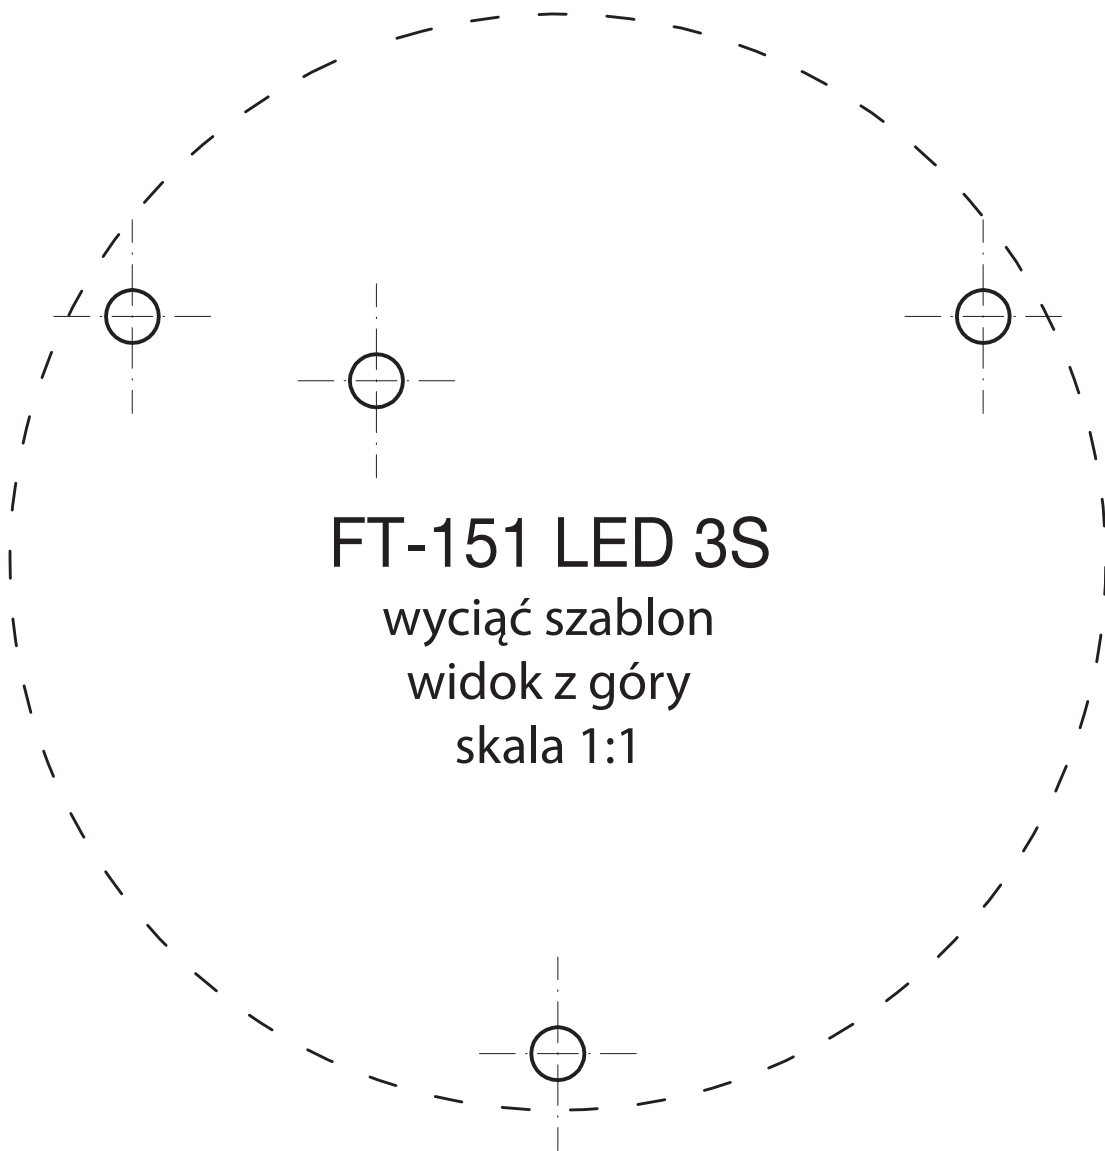

FT-151 LED 3S
FT-151 LED

FT-151 LED

FT-151 LED 3S

wyciąć szablon

widok z góry

skala 1:1

FT-151 LED MAG

FT-151 LED SC

Ø145